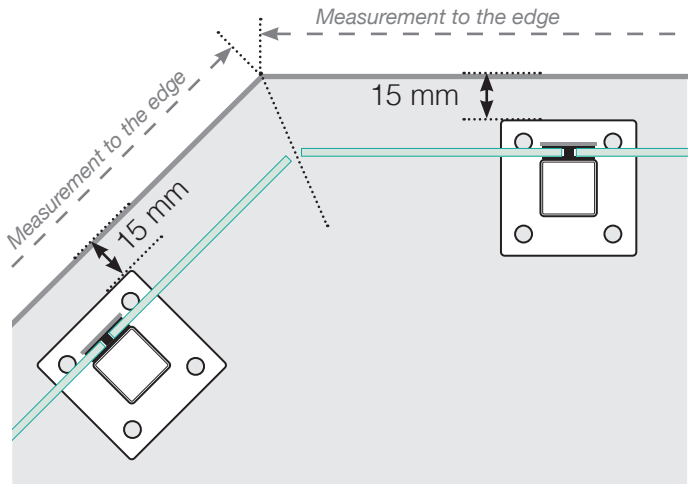

MEASUREMENT DIAGRAM

PLACEMENT - ALUMINIUM POSTS WITH FEET, OUTER GLASS MOUNTING

OUTER CORNER

OUTER CORNER NOT 90°

INNER CORNER NOT 90°

INNER COR-

END

Free-standing
Measurement to the edge

By the wall
Measurement to the edge

Please note that the drawings are not to scale
© Räckesbutiken Sweden AB - www.balustradestore.eu