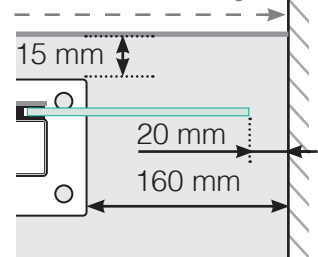

MEASUREMENT DIAGRAM

PLACEMENT - ALUMINIUM POSTS WITH FEET, OUTER GLASS MOUNTING

OUTER CORNER

OUTER CORNER NOT 90°

INNER CORNER NOT 90°

INNER COR-

END

Free-standing
Measurement to the edge

By the wall
Measurement to the edge

Please note that the drawings are not to scale
© Räckesbutiken Sweden AB - www.balustradestore.eu