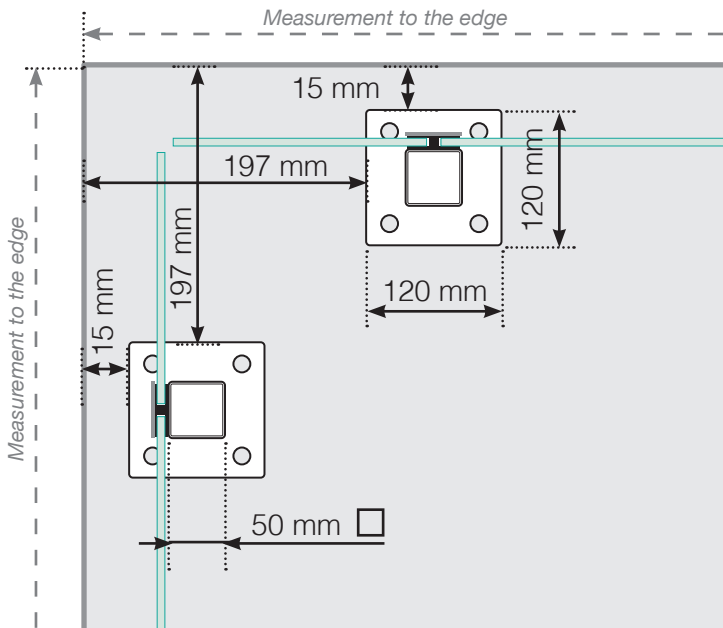

MEASUREMENT DIAGRAM

PLACEMENT - ALUMINIUM POSTS WITH FEET, OUTER GLASS MOUNTING

OUTER CORNER

OUTER CORNER NOT 90°

INNER CORNER NOT 90°

INNER COR-

END

Free-standing
Measurement to the edge

By the wall
Measurement to the edge

Please note that the drawings are not to scale
© Räckesbutiken Sweden AB - www.balustradestore.eu