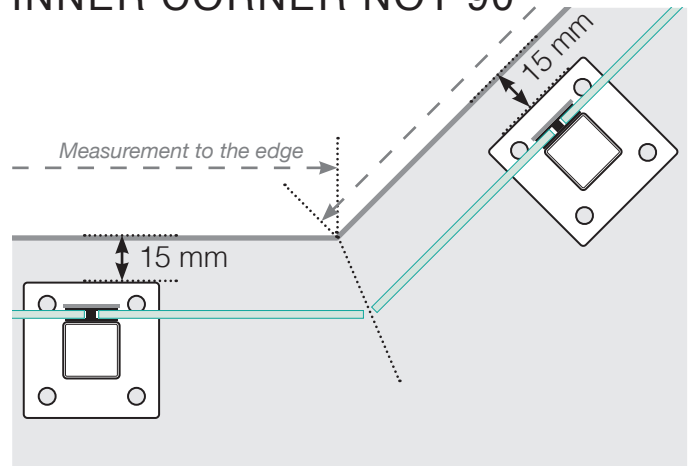

MEASUREMENT DIAGRAM

PLACEMENT - ALUMINIUM POSTS WITH FEET, OUTER GLASS MOUNTING

OUTER CORNER

OUTER CORNER NOT 90°

INNER CORNER NOT 90°

INNER COR-

END

Free-standing
Measurement to the edge

By the wall
Measurement to the edge

Please note that the drawings are not to scale
© Räckesbutiken Sweden AB - www.balustradestore.eu