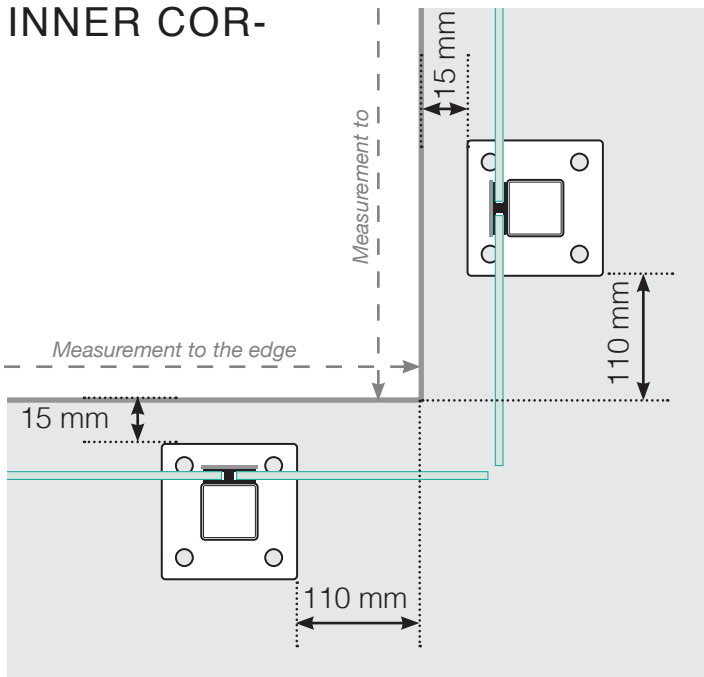

MEASUREMENT DIAGRAM

PLACEMENT - ALUMINIUM POSTS WITH FEET, OUTER GLASS MOUNTING

OUTER CORNER

OUTER CORNER NOT 90°

INNER CORNER NOT 90°

INNER COR-

END

Free-standing
Measurement to the edge

By the wall
Measurement to the edge

Please note that the drawings are not to scale
© Räckesbutiken Sweden AB - www.balustradestore.eu