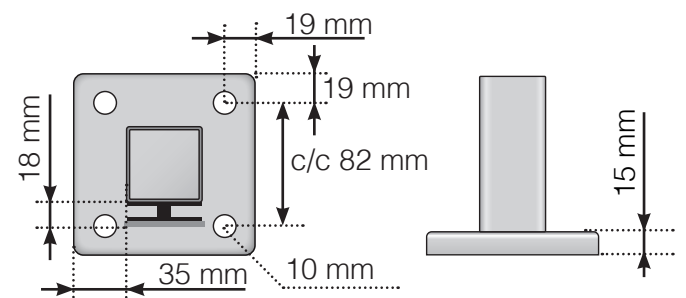

MEASUREMENT DIAGRAM

PLACEMENT - ALUMINIUM POSTS WITH FEET, OUTER GLASS MOUNTING

OUTER CORNER

OUTER CORNER NOT 90°

INNER CORNER NOT 90°

INNER COR-

END

Free-standing
Measurement to the edge

By the wall
Measurement to the edge

Please note that the drawings are not to scale
© Räckesbutiken Sweden AB - www.balustradestore.eu