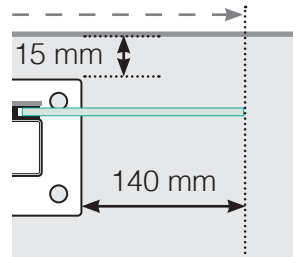

MEASUREMENT DIAGRAM

PLACEMENT - ALUMINIUM POSTS WITH FEET, OUTER GLASS MOUNTING

OUTER CORNER

OUTER CORNER NOT 90°

INNER CORNER NOT 90°

INNER COR-

END

Free-standing
Measurement to the edge

By the wall
Measurement to the edge

Please note that the drawings are not to scale
© Räckesbutiken Sweden AB - www.balustradestore.eu